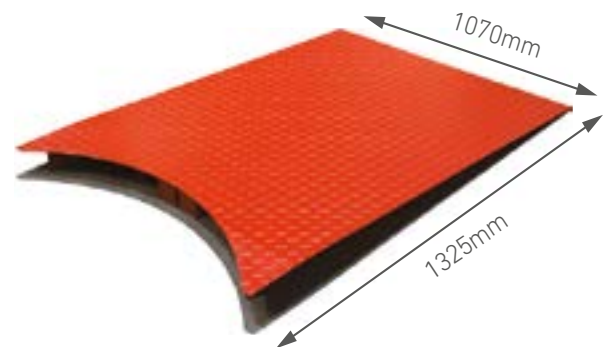

SEMI-AUTO Stretch Wrapping Machine

Orbitwrap OR-1000

OrbitWrap

STANDARD FEATURES

- Electronic screen with 'Soft Touch' control
- Variable film carriage and turntable speeds
- Forklift relocation slots
- Photocell eye for automatic height detection
- Automatic and Manual wrapping programs
- Soft-start and stop turntable drive
- Ramp can be fixed to the table at 3 different angles
- Includes pallet truck access ramp
- Adjustable friction brake stretch system
- Heavy-duty industrial chain driven turntable
- Safety crush prevention device fitted to carriage
- Standard 12 month warranty

AVAILABLE OPTIONS

- Larger 1800mm turntable size
- Higher wrapping height - 2700mm.
- Black Photocell eye to detect black or dark products.

TECHNICAL DATA

MAX HEIGHT OF WRAPPING	| 2200mm
MAX PALLET SIZE	| 1200mm x 1200mm
TURNTABLE DIAMETER	| 1520mm
TURNTABLE SPEED	| 1-10 RPM
STRETCH FILM SIZE	| 500mm
LOAD CAPACITY	| 2000kg
POWER SUPPLY	| 240V single phase power
WARRANTY	| 1 Year
MACHINE WEIGHT	| 450kg

INCLUDES - Pallet truck access ramp